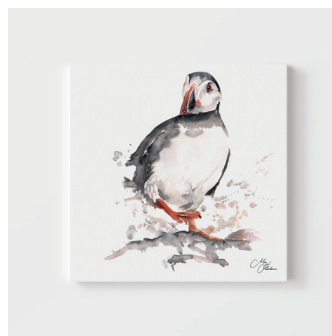

CODE: AUS011

Mary
Falkner

CANVAS

CODE : CVWC031
KINGFISHER

CODE: CVH027
HARE

CODE: CVTW031
PUFFIN

CODE: CVTW064
GIRAFFE

CODE: CVSTAG028
STAG

CODE: CV007
KOOKABURRA

CODE: CV018
KERERU

CODE: CV008
KANGAROO

CODE: CV009
KOALA

CODE: CV010
ECHIDNA

CODE: CV011
PIWKAWAKA

CODE: CV012
RURU OWL

CODE: CV013
KIWI